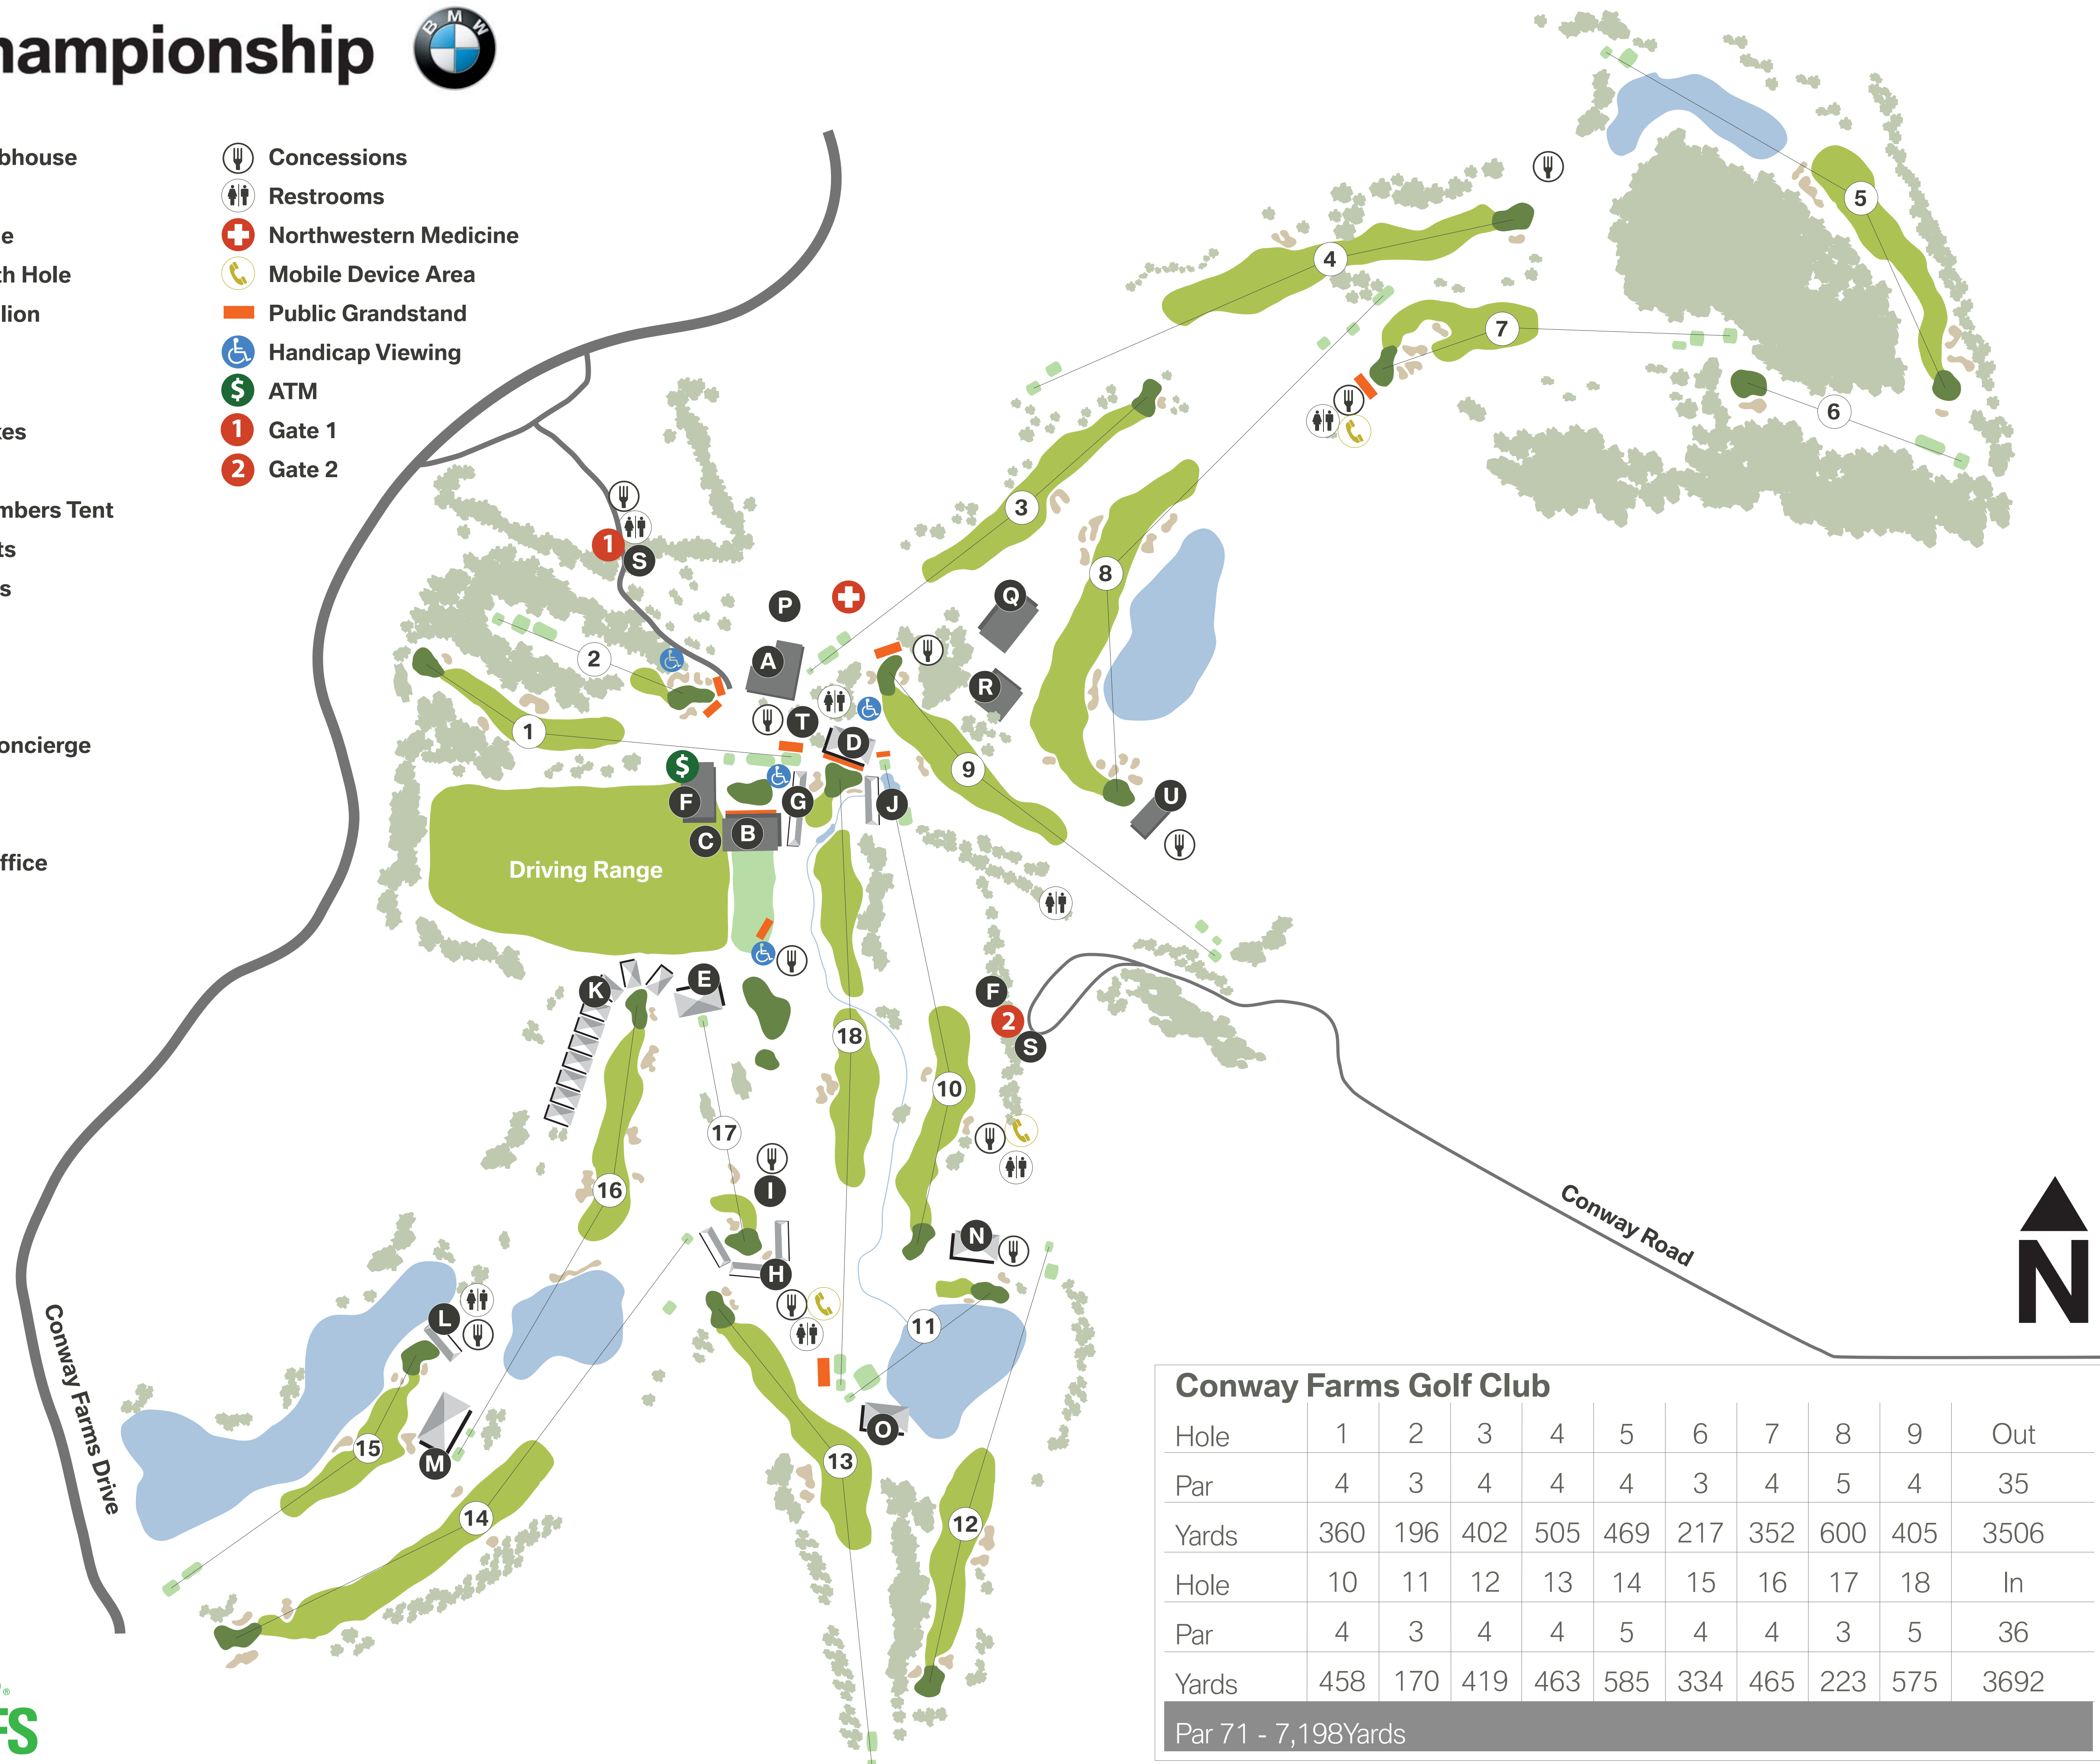

BMW Championship

- A** Conway Farms Clubhouse
- B** BMW Experience
- C** BMW Fan Challenge
- D** BMW Pavilion - 18th Hole
- E** BMW Owners' Pavilion
- F** Merchandise Tent
- G** Fazio Skyboxes
- H** 17th Green Skyboxes
- I** 1899 Club
- J** Conway Farms Members Tent
- K** Chick Evans Chalets
- L** 15th Hole Skyboxes
- M** Trophy Club
- N** Founders Club
- O** Green Coat Club
- P** Green Coat Club Concierge
- Q** Media Center
- R** Volunteer Tent
- S** Will Call & Ticket Office
- T** Biergarten
- U** Patriots' Outpost

- Concessions
- Restrooms
- Northwestern Medicine
- Mobile Device Area
- Public Grandstand
- Handicap Viewing
- ATM
- Gate 1
- Gate 2

Conway Farms Golf Club										
Hole	1	2	3	4	5	6	7	8	9	Out
Par	4	3	4	4	4	3	4	5	4	35
Yards	360	196	402	505	469	217	352	600	405	3506
Hole	10	11	12	13	14	15	16	17	18	In
Par	4	3	4	4	5	4	4	3	5	36
Yards	458	170	419	463	585	334	465	223	575	3692
Par 71 - 7,198Yards										